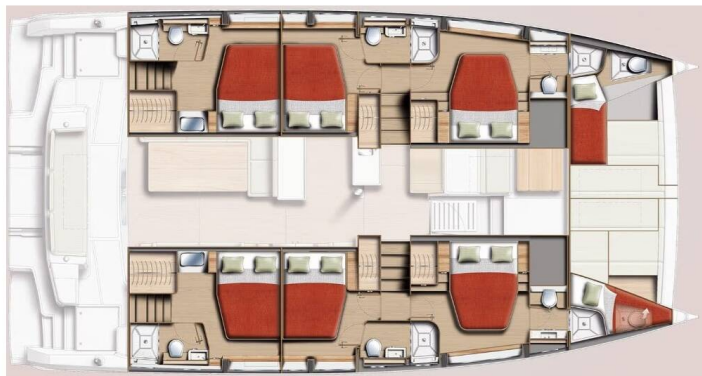

BALI 5.2

ANCHI (2026)

Catamaran Bali 5.2 ANCHI, built in 2026 is anchored in the Polynesia, Raiatea, French Polynesia, French Polynesia. It has 6 + 2 cabins, can accommodate 12 + 2 people and has 6 + 2 toilets. Bed linen and kitchen equipment are included in the price.