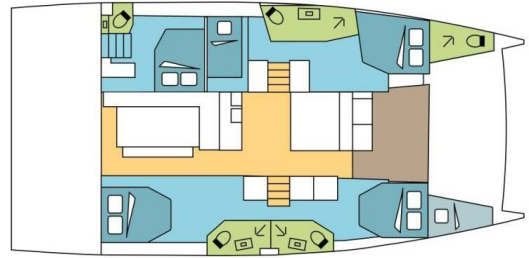

# BALI 4.6

TINO (2026)

Catamaran Bali 4.6 TINO, built in 2026 is anchored in the Polynesia, Raiatea, French Polynesia, French Polynesia. It has 5 + 1 cabins, can accommodate 10 + 1 people and has 4 + 1 toilets. Bed linen and kitchen equipment are included in the price.