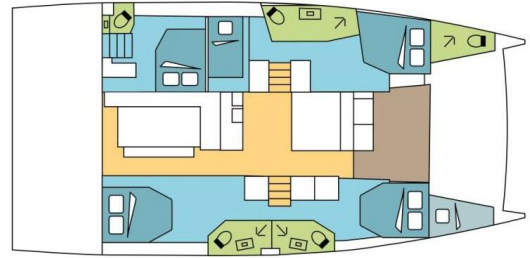

# BALI 4.6

BRUNA (2026)

Catamaran Bali 4.6 BRUNA, built in 2026 is anchored in the Polynesia, Raiatea, French Polynesia, French Polynesia. It has 5 + 1 cabins, can accommodate 10 + 1 people and has 4 + 1 toilets. Bed linen and kitchen equipment are included in the price.