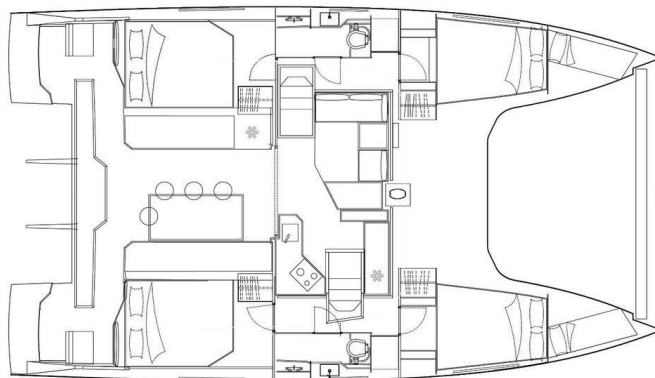

BAVARIA NAUTITECH 40 OPEN

Orion (2019)

Catamaran Bavaria Nautitech 40 Open Orion, built in 2019 is anchored in the Pula, Marina Polesana, Istra, Croatia. It has **4 + 2 cabins**, can accommodate **8 + 2 people** and has **2 toilets**. Bed linen and kitchen equipment are included in the price.

YACHT SPECIFICATIONS

Yacht Base

Pula, Marina Polesana, Croatia

Yacht ID

13627

Brands

Bavaria

Yacht name

Orion

Production year

2019

Length

39 ft

Cabins

4 + 2

Berths