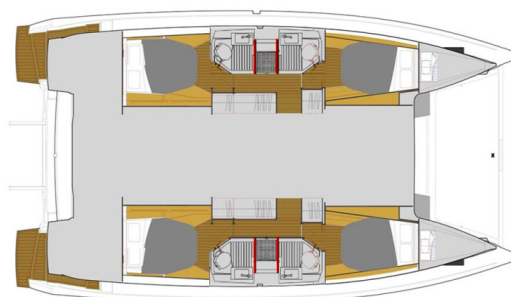

FOUNTAIN PAJOT ASTREA 42

Jami (2018)

Catamaran Fountaine Pajot Astrea 42 Jami, built in 2018 is anchored in the **Pula, Marina Polesana, Istra, Croatia**. It has **4 + 2 cabins**, can accommodate **8 + 2 people** and has **4 toilets**. Bed linen and kitchen equipment are included in the price.

YACHT SPECIFICATIONS

Yacht Base

Pula, Marina Polesana, Croatia

Yacht ID

13626

Brands

Fountaine Pajot

Yacht name

Jami

Production year

2018

Length

41 ft

Cabins

4 + 2

Berths

8 + 2

WC

4

Engine

2 x 30 HP

Fuel tank

470 l

WEBSITE

www.plujeme.cz

PHONE

+420 720 755 085

MOBILE

+420 777 170 276

E-MAIL

info@plujeme.cz

PLUJEME RÁDI S.R.O.

Dlouhá 730/35, 11000 Praha 1 – Staré Město, Czech Republic