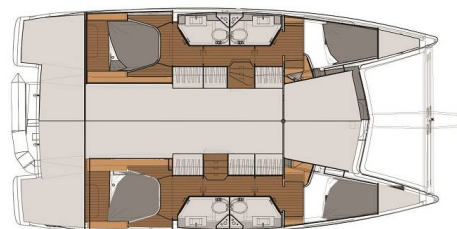

FOUNTAIN PAJOT LUCIA 40

Go Earth I (2018)

Catamaran Fountaine Pajot Lucia 40 Go Earth I, built in 2018 is anchored in the **Pula, Marina Polesana, Istra, Croatia**. It has **4 cabins**, can accommodate **0 people** and has **4 toilets**. Bed linen and kitchen equipment are included in the price.

YACHT SPECIFICATIONS

Yacht Base

Pula, Marina Polesana, Croatia

Yacht ID

13625

Brands

Fountaine Pajot

Yacht name

Go Earth I

Production year

2018

Length

38 ft

Cabins

4

Berths

0

WC

4

Engine

2 x 27 HP

Fuel tank

300 l

WEBSITE

www.plujeme.cz

PHONE

+420 720 755 085

MOBILE

+420 777 170 276

E-MAIL

info@plujeme.cz

PLUJEME RÁDI S.R.O.

Dlouhá 730/35, 11000 Praha 1 – Staré Město, Czech Republic