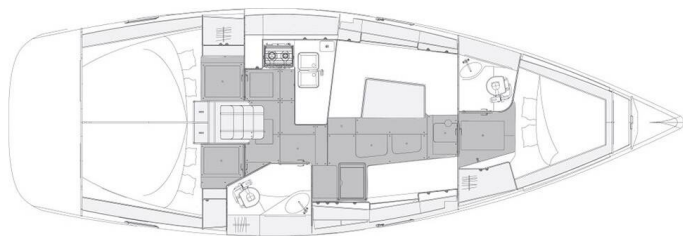

ELAN IMPRESSION 40.1

Micky (2022)

Sailing yacht Elan Impression 40.1 Micky, built in 2022 is anchored in the Pula, Marina Polesana, Istra, Croatia. It has 3 cabins, can accommodate 6 people and has 2 toilets. Bed linen and kitchen equipment are included in the price.

Micky

Production year

2022

Length

39 ft

Cabins

3

Berths