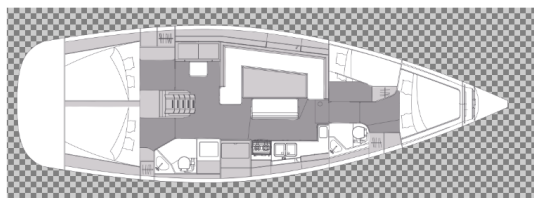

# ELAN IMPRESSION 45.1

Viki (2022)

Sailing yacht **Elan Impression 45.1 Viki**, built in **2022** is anchored in the **Pula, Marina Polesana, Istra, Croatia**. It has **4 cabins**, can accommodate **8 + 2 people** and has **2 toilets**. Bed linen and kitchen equipment are included in the price.

**Viki**

Production year

**2022**

Length

**44 ft**

Cabins

**4**

Berths