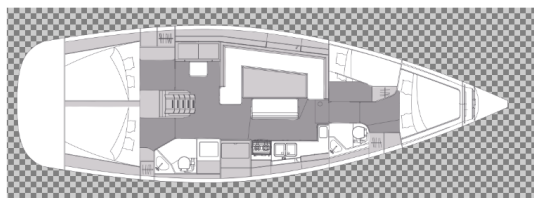

ELAN IMPRESSION 45.1

Viki (2022)

Sailing yacht **Elan Impression 45.1 Viki**, built in **2022** is anchored in the **Pula, Marina Polesana, Istra, Croatia**. It has **4 cabins**, can accommodate **8 + 2 people** and has **2 toilets**. Bed linen and kitchen equipment are included in the price.