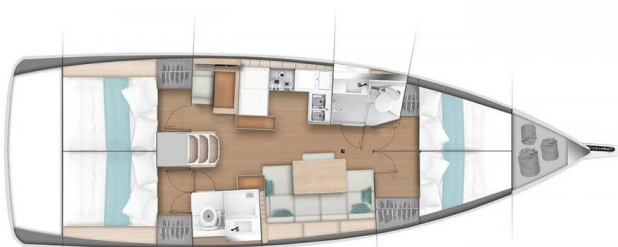

SUN ODYSSEY 440

Greta (2024)

Sailing yacht Sun Odyssey 440 Greta, built in 2024 is anchored in the Pula, Marina Polesana, Istra, Croatia. It has 4 cabins, can accommodate 8 people and has 2 toilets. Bed linen and kitchen equipment are included in the price.

Greta

Production year

2024

Length

43 ft

Cabins

4

Berths