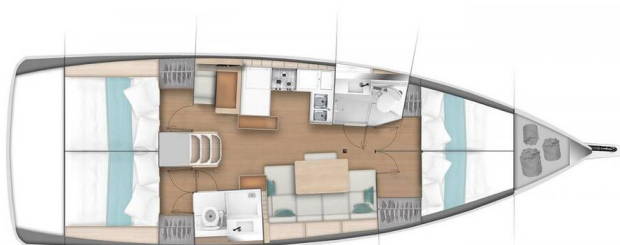

SUN ODYSSEY 440

Ares (2024)

Sailing yacht Sun Odyssey 440 Ares, built in 2024 is anchored in the Pula, Marina Polesana, Istra, Croatia. It has 4 cabins, can accommodate 8 people and has 2 toilets. Bed linen and kitchen equipment are included in the price.