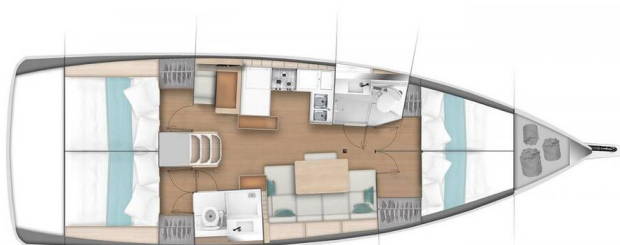

SUN ODYSSEY 440

Ares (2024)

Sailing yacht Sun Odyssey 440 Ares, built in 2024 is anchored in the Pula, Marina Polesana, Istra, Croatia. It has 4 cabins, can accommodate 8 people and has 2 toilets. Bed linen and kitchen equipment are included in the price.

Ares

Production year

2024

Length

43 ft

Cabins

4

Berths