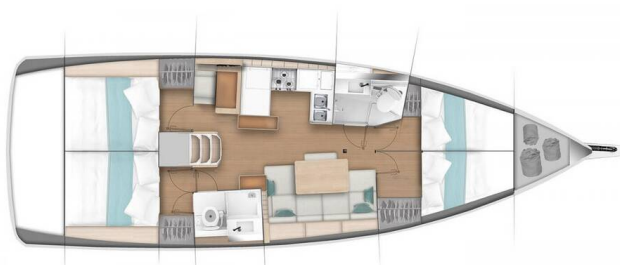

SUN ODYSSEY 440

Leona (2024)

Sailing yacht Sun Odyssey 440 Leona, built in 2024 is anchored in the Pula, Marina Polesana, Istra, Croatia. It has 4 cabins, can accommodate 8 people and has 2 toilets. Bed linen and kitchen equipment are included in the price.

Leona

Production year

2024

Length

43 ft

Cabins

4

Berths