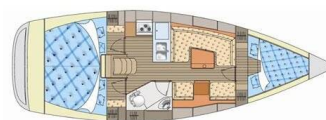

ELAN 344 IMPRESSION

Naftaki (2006)

Sailing yacht **Elan 344 Impression Naftaki**, built in **2006** is anchored in the **Preveza Marina, Ionian Islands, Greece**. It has **3 cabins**, can accommodate **6 people** and has **1 toilets**. Bed linen and kitchen equipment are included in the price.