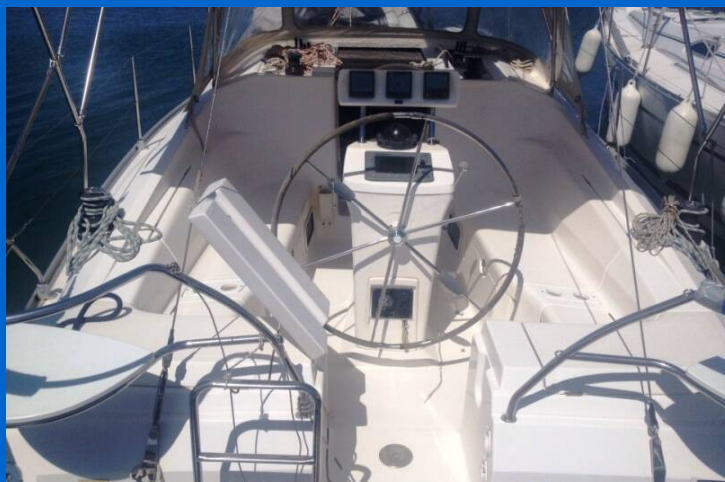

ELAN 344 IMPRESSION

Naftaki (2006)

Sailing yacht **Elan 344 Impression Naftaki**, built in **2006** is anchored in the **Preveza Marina, Ionian Islands, Greece**. It has **3 cabins**, can accommodate **6 people** and has **1 toilets**. Bed linen and kitchen equipment are included in the price.