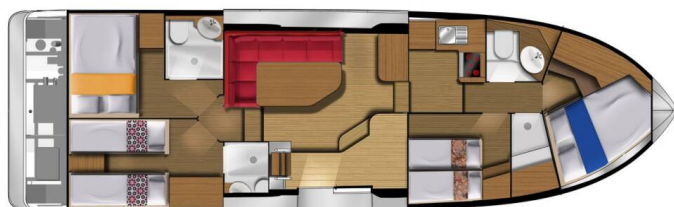

MINUETTO 8

10 (2020)

Motor yacht Minuetto 8 10, built in **2020** is anchored in the **Casale sul Sile, Veneto, Italy**. It has **4 cabins**, can accommodate **8 + 2 people** and has **3 toilets**. Bed linen and kitchen equipment are included in the price.

10

Production year

2020

Length

44 ft

Cabins

4

Berths