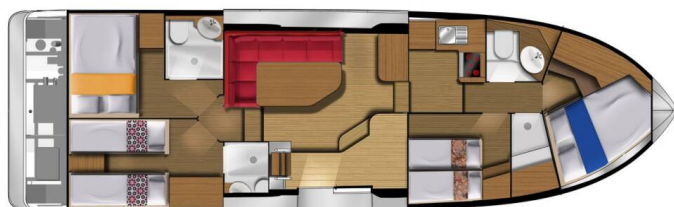

MINUETTO 8

10 (2020)

Motor yacht Minuetto 8 10, built in **2020** is anchored in the **Casale sul Sile, Veneto, Italy**. It has **4 cabins**, can accommodate **8 + 2 people** and has **3 toilets**. Bed linen and kitchen equipment are included in the price.

YACHT SPECIFICATIONS

Yacht Base

Casale sul Sile, Italy

Yacht ID

13595

Brands

Houseboat Holidays Italia S.R.L.

Yacht name

10

Production year

2020

Length

44 ft

Cabins

4

Berths

8 + 2

WC

3

Engine

1 x 41HP

Fuel tank

01

WEBSITE

www.plujeme.cz

PHONE

+420 720 755 085

MOBILE

+420 777 170 276

E-MAIL

info@plujeme.cz

PLUJEME RÁDI S.R.O.

Dlouhá 730/35, 11000 Praha 1 – Staré Město, Czech Republic