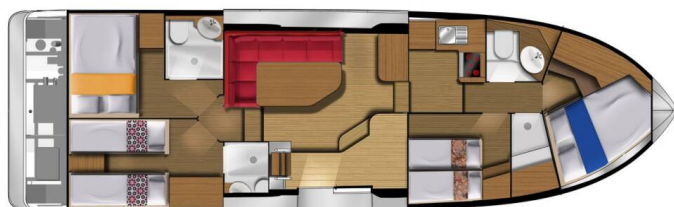

MINUETTO 8

09 (2017)

Motor yacht **Minuetto 8 09**, built in **2017** is anchored in the **Venice Province, Casale sul Sile, Veneto, Italy**. It has **4 cabins**, can accommodate **8 + 2 people** and has **3 toilets**. Bed linen and kitchen equipment are included in the price.

YACHT SPECIFICATIONS

Yacht Base

Venice Province, Casale sul Sile, Italy

Yacht ID

13594

Brands

Houseboat Holidays Italia S.R.L.

Yacht name

09

Production year

2017

Length

44 ft

Cabins

4

Berths

8 + 2

WC

3

Engine

1 x 41HP

Fuel tank

01

WEBSITE

www.plujeme.cz

PHONE

+420 720 755 085

MOBILE

+420 777 170 276

E-MAIL

info@plujeme.cz

PLUJEME RÁDI S.R.O.

Dlouhá 730/35, 11000 Praha 1 – Staré Město, Czech Republic