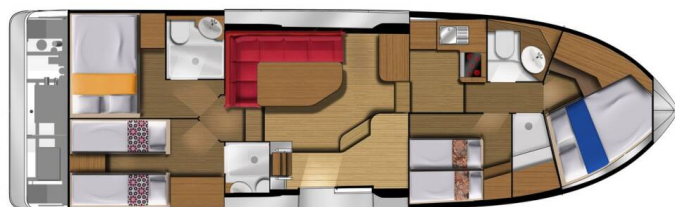

MINUETTO 8

09 (2017)

Motor yacht **Minuetto 8 09**, built in **2017** is anchored in the **Casale sul Sile, Veneto, Italy**. It has **4 cabins**, can accommodate **8 + 2 people** and has **3 toilets**. Bed linen and kitchen equipment are included in the price.