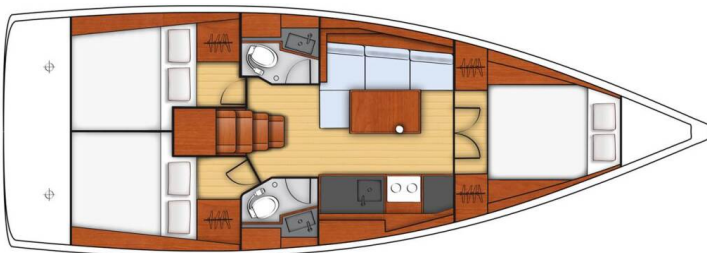

OCEANIS 38.1

Bordeaux (2019)

Sailing yacht **Oceanis 38.1 Bordeaux**, built in **2019** is anchored in the **Trogir, Yachtclub Seget (Marina Baotić), Split region, Croatia**. It has **3 cabins**, can accommodate **6 + 2 people** and has **2 toilets**. Bed linen and kitchen equipment are included in the price.

Bordeaux

Production year

2019

Length

38 ft

Cabins

3

Berths