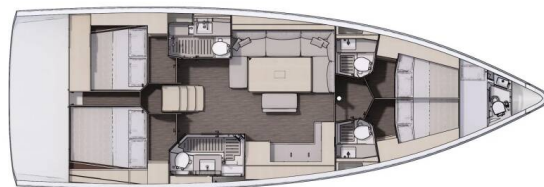

DUFOUR 470

Grazia (2023)

Sailing yacht Dufour 470 Grazia, built in 2023 is anchored in the Vibo Valentia, Marina Carmelo, Calabria, Italy. It has 4 + 1 cabins, can accommodate 8 + 2 + 1 people and has 4 + 1 toilets . Bed linen and kitchen equipment are included in the price.

Grazia

Production year

2023

Length

49 ft

Cabins

4 + 1

Berths