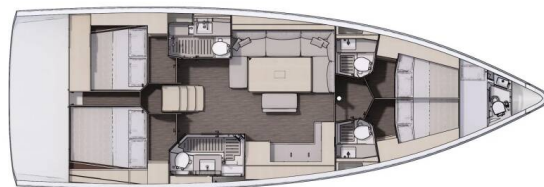

DUFOUR 470

Grazia (2023)

Sailing yacht Dufour 470 Grazia, built in 2023 is anchored in the Palermo, Marina di La Cala, Sicily, Italy. It has 4 + 1 cabins, can accommodate 8 + 2 + 1 people and has 4 + 1 toilets. Bed linen and kitchen equipment are included in the price.

Grazia

Production year

2023

Length

49 ft

Cabins

4 + 1

Berths