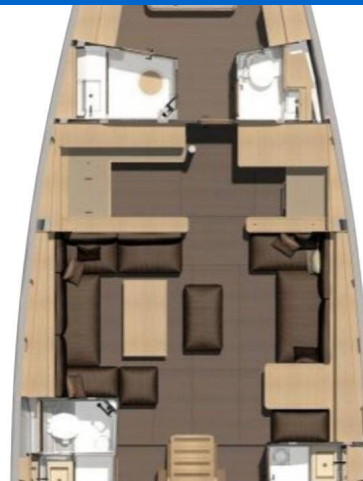

DUFOUR EXCLUSIVE 56

Carmen Federica (2020)

Sailing yacht Dufour Exclusive 56 Carmen Federica, built in 2020 is anchored in the **Capo D'orlando Marina, Sicily, Italy**. It has **3 + 1 cabins**, can accommodate **6 + 2 people** and has **3 + 1 toilets**. Bed linen and kitchen equipment are included in the price.

Carmen Federica

Production year

2020

Length

56 ft

Cabins

3 + 1

Berths