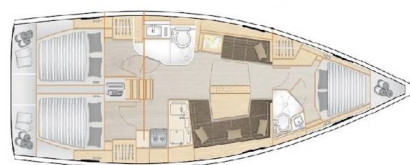

HANSE 388

Cassis (2019)

Sailing yacht **Hanse 388 Cassis**, built in **2019** is anchored in the **Trogir, Yachtclub Seget (Marina Baotic), Split region, Croatia**. It has **3 cabins**, can accommodate **6 + 1 people** and has **2 toilets**. Bed linen and kitchen equipment are included in the price.

Cassis

Production year

2019

Length

37 ft

Cabins

3

Berths