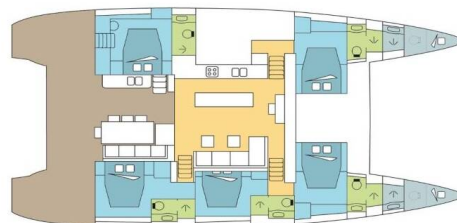

LAGOON 620

DREAM BEAUTY_DB (2020)

Catamaran Lagoon 620 DREAM BEAUTY_DB, built in 2020 is anchored in the Nassau, Palm Cay Marina, New Providence, Bahamas. It has 5 + 2 cabins, can accommodate 10 + 2 people and has 5 + 2 toilets. Bed linen and kitchen equipment are included in the price.

DREAM BEAUTY_DB

Production year

2020

Length

62 ft

Cabins

5 + 2

Berths