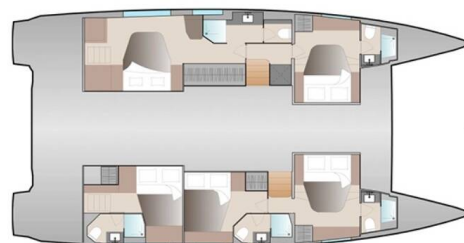

FOUNTAIN PAJOT AURA 51

Peace Out (2026)

Catamaran Fountaine Pajot Aura 51 Peace Out, built in 2026 is anchored in the BVI, Tortola, Nanny Cay Marina, British Virgin Islands, British Virgin Islands. It has 5 cabins, can accommodate 10 people and has 4 toilets. Bed linen and kitchen equipment are included in the price.

YACHT SPECIFICATIONS

Yacht Base

**BVI, Tortola, Nanny Cay Marina,
British Virgin Islands**

Yacht ID

13564

Brands

Fountaine Pajot

Yacht name

Peace Out

Production year

2026

Length

51 ft

Cabins

5

Berths

10

WC

4

Engine

2 x 75 HP

Fuel tank

940 l

WEBSITE

www.plujeme.cz

PHONE

+420 720 755 085

MOBILE

+420 777 170 276

E-MAIL

info@plujeme.cz

PLUJEME RÁDI S.R.O.

Dlouhá 730/35, 11000 Praha 1 – Staré Město, Czech Republic