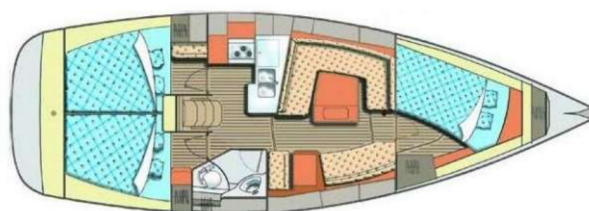

ELAN IMPRESSION 40

Shamal (2019)

Sailing yacht **Elan Impression 40 Shamal**, built in **2019** is anchored in the **Marina Punat, Krk, Kvarner, Croatia**. It has **3 cabins**, can accommodate **6 + 2 people** and has **1 toilets**. Bed linen and kitchen equipment are included in the price.

Shamal

Production year

2019

Length

39 ft

Cabins

3

Berths