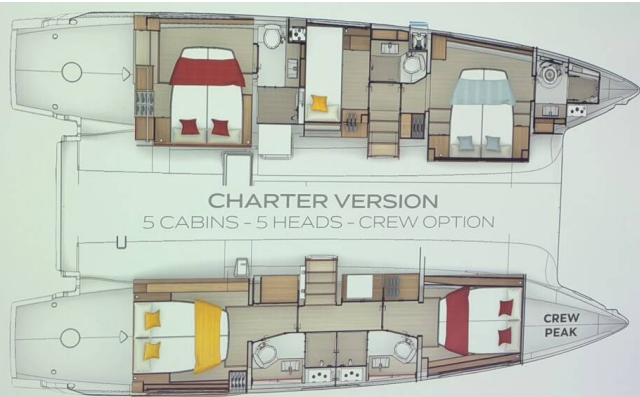

# LAGOON 47

Princess Amona (2027)

Catamaran Lagoon 47 Princess Amona, built in 2027 is anchored in the Trogir, Marina Trogir (ex.SCT), Split region, Croatia. It has 5 + 1 cabins, can accommodate 10 + 2 + 1 people and has 5 + 1 toilets. Bed linen and kitchen equipment are included in the price.