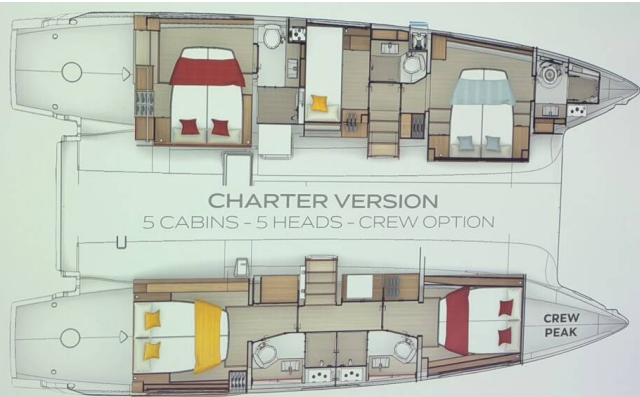

LAGOON 47

Princess Amona (2027)

Catamaran Lagoon 47 Princess Amona, built in 2027 is anchored in the Trogir, Marina Trogir (ex.SCT), Split region, Croatia. It has 5 + 1 cabins, can accommodate 10 + 2 + 1 people and has 5 + 1 toilets. Bed linen and kitchen equipment are included in the price.

Princess Amona

Production year

2027

Length

49 ft

Cabins

5 + 1

Berths