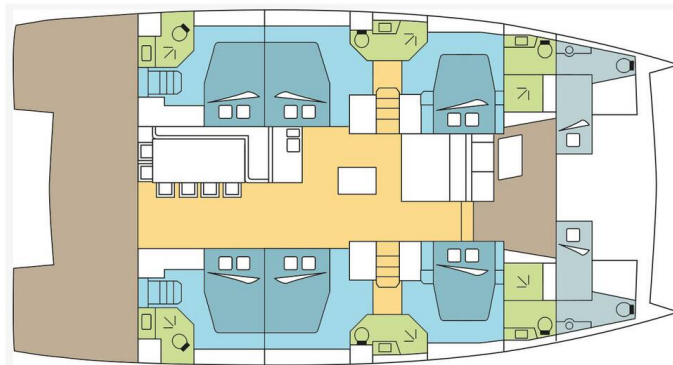

BALI 5.4

DREAM AMALFI (2024)

Catamaran Bali 5.4 DREAM AMALFI, built in 2024 is anchored in the **Naples, Pozzuoli, Campania, Italy**. It has **6 + 2 cabins**, can accommodate **12 + 2 people** and has **6 + 2 toilets**. Bed linen and kitchen equipment are included in the price.