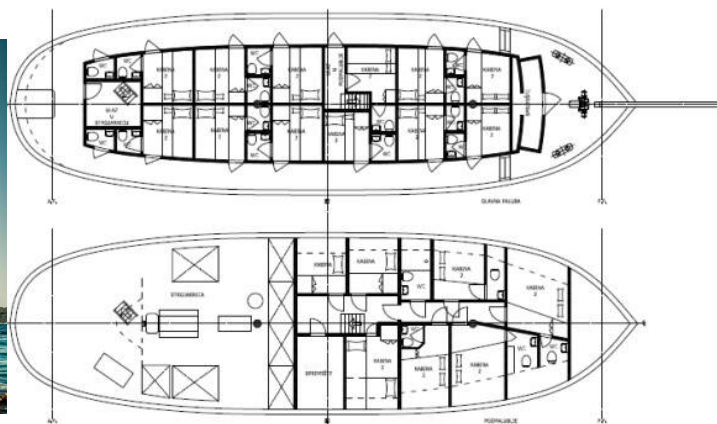

NOVI DAN

Novi Dan (1933)

Gulet Novi Dan Novi Dan, built in **1933** is anchored in the **Ražanj, Šibenik region, Croatia**. It has **12 cabins**, can accommodate **23 people** and has **12 toilets**. Bed linen and kitchen equipment are included in the price.

Novi Dan

Production year

1933

Length

89 ft

Cabins

12

Berths

23

Max Persons

23

WC

12

Engine

1 x 450 HP

Fuel tank