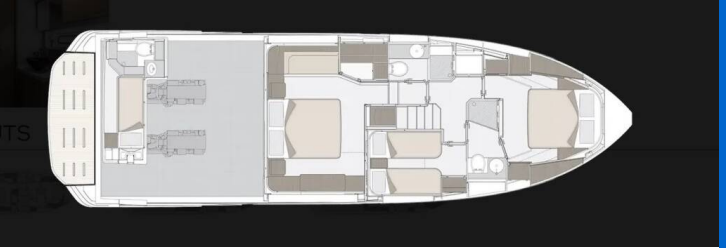

# AZIMUT 53

Amparito IV (2026)

Motor yacht Azimut 53 Amparito IV, built in 2026 is anchored in the **Trogir, Marina Trogir (ex.SCT), Split region, Croatia**. It has **3 + 1 cabins**, can accommodate **6 + 1 people** and has **2 + 1 toilets**. Bed linen and kitchen equipment are included in the price.