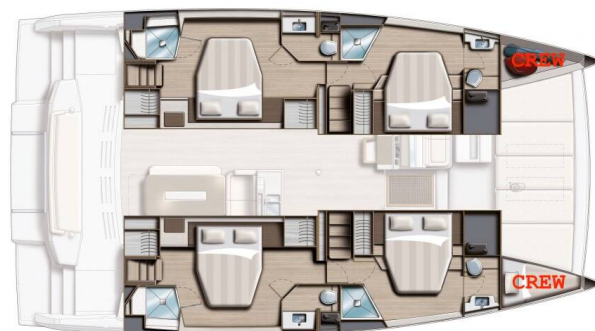

# BALI 4.8

Tiche (2023)

**Catamaran Bali 4.8 Tiche**, built in **2023** is anchored in the **Vibo Valentia, Calabria, Italy**. It has **4 + 2 cabins**, can accommodate **8 + 1 people** and has **4 + 1 toilets**. Bed linen and kitchen equipment are included in the price.