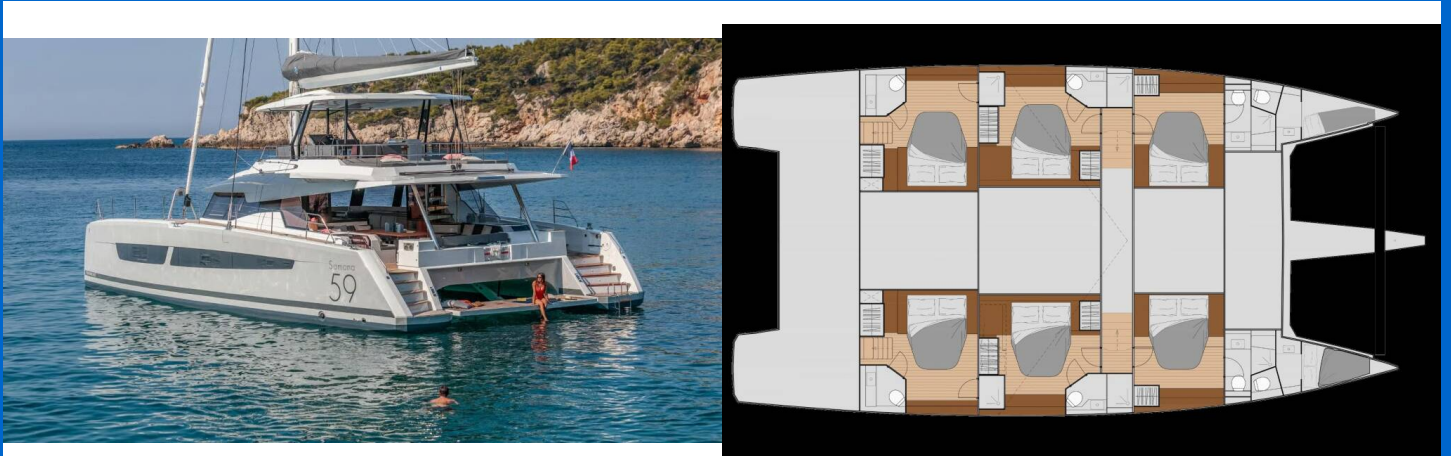

# FOUNTAIN PAJOT SAMANA 59

Maia (2025)

Catamaran Fountaine Pajot Samana 59 Maia, built in 2025 is anchored in the **Marina di Procida, Campania, Italy**. It has **6 + 2 cabins**, can accommodate **12 + 3 people** and has **6 + 2 toilets**. Bed linen and kitchen equipment are included in the price.