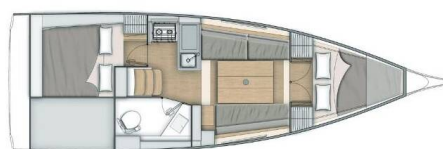

# OCEANIS 30.1

Reef (2021)

Sailing yacht **Oceanis 30.1 Reef**, built in **2021** is anchored in the **Palma de Mallorca, Marina Cuarentena, Balearic Islands, Spain**. It has **2 cabins**, can accommodate **4 people** and has **1 toilets**. Bed linen and kitchen equipment are included in the price.