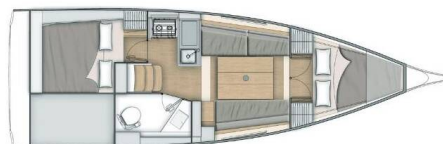

OCEANIS 30.1

Reef (2021)

Sailing yacht **Oceanis 30.1 Reef**, built in **2021** is anchored in the **Palma de Mallorca, La Lonja, Balearic Islands, Spain**. It has **2 cabins**, can accommodate **4 people** and has **1 toilets**. Bed linen and kitchen equipment are included in the price.

Reef

Production year

2021

Length

31 ft

Cabins

2

Berths