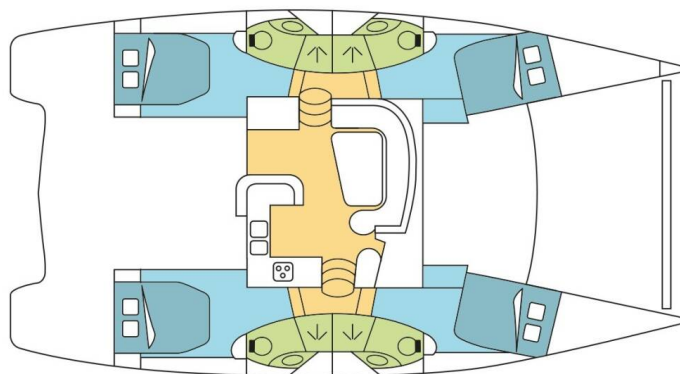

LEOPARD 46

Marine Venus (2010)

Catamaran **Leopard 46 Marine Venus**, built in **2010** is anchored in the **St. Vincent & Grenadines, Blue Lagoon Marina, St. Vincent, Caribbean**. It has **4 cabins**, can accommodate **6 people** and has **4 toilets**. Bed linen and kitchen equipment are included in the price.

Marine Venus

Production year

2010

Length

65 ft

Cabins

4

Berths