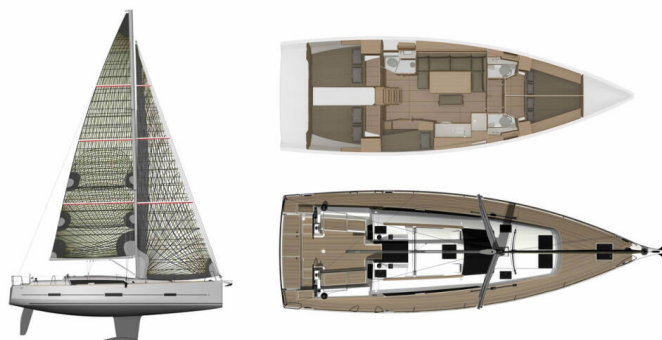

DUFOUR 460 GL

Mega (2019)

Sailing yacht Dufour 460 GL Mega, built in 2019 is anchored in the Marina, Luka Marina (near Trogir), Split region, Croatia. It has 5 cabins, can accommodate 10 + 2 people and has 3 toilets. Bed linen and kitchen equipment are included in the price.

Mega

Production year

2019

Length

46 ft

Cabins

5

Berths