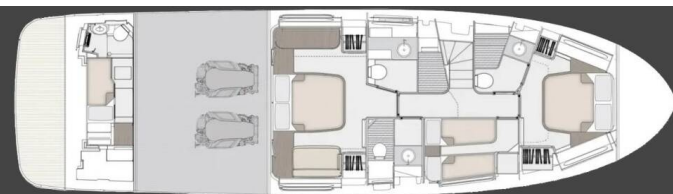

# AZIMUT MAGELLANO 60

Amparito XIII (2025)

Motor yacht Azimut Magellano 60 Amparito XIII, built in 2025 is anchored in the **Marina Lav - Podstrana, Split region, Croatia**. It has **3 + 1 cabins**, can accommodate **6 + 1 people** and has **4 toilets**. Bed linen and kitchen equipment are included in the price.

**Amparito XIII**

Production year

**2025**

Length

**61 ft**

Cabins

**3 + 1**

Berths