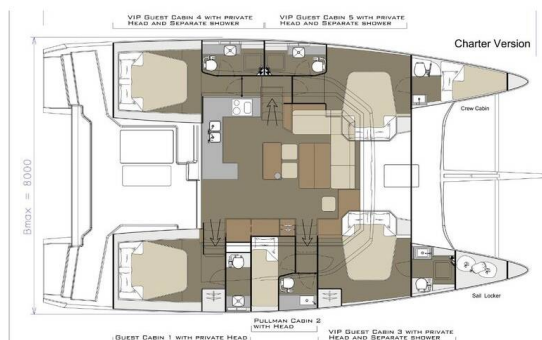

DUFOUR 48 CATAMARAN

Make Me Yours (2019)

Catamaran Dufour 48 Catamaran Make Me Yours, built in 2019 is anchored in the **Trogir, Marina Trogir (ex.SCT), Split region, Croatia**. It has **5 + 1 cabins**, can accommodate **10 + 2 + 1 people** and has **6 toilets**. Bed linen and kitchen equipment are included in the price.

Make Me Yours

Production year

2019

Length

48 ft

Cabins

5 + 1

Berths