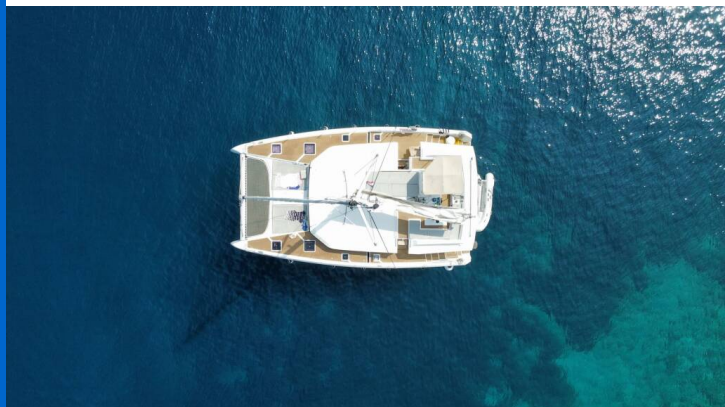

DUFOUR 48 CATAMARAN

Make Me Yours (2019)

Catamaran Dufour 48 Catamaran Make Me Yours, built in 2019 is anchored in the **Trogir, Marina Trogir (ex.SCT), Split region, Croatia**. It has **5 + 1 cabins**, can accommodate **10 + 2 + 1 people** and has **6 toilets**. Bed linen and kitchen equipment are included in the price.