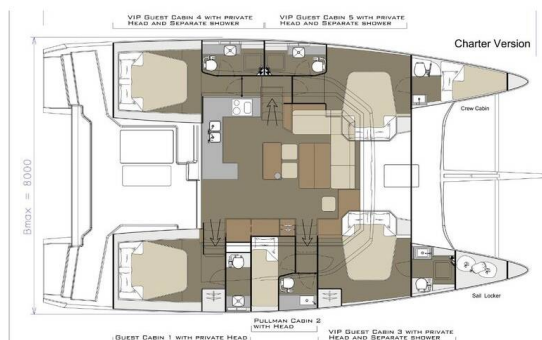

DUFOUR 48 CATAMARAN

Be Mine (2019)

Catamaran Dufour 48 Catamaran Be Mine, built in 2019 is anchored in the Marina Frapa, Rogoznica, Šibenik region, Croatia. It has 5 + 1 cabins, can accommodate 10 + 2 + 1 people and has 6 toilets. Bed linen and kitchen equipment are included in the price.

YACHT SPECIFICATIONS

Yacht Base

Marina Frapa, Rogoznica, Croatia

Yacht ID

1348

Brands

Dufour

Yacht name

Be Mine

Production year

2019

Length

48 ft

Cabins

5 + 1

Berths

10 + 2 + 1

Max Persons

12

WC

6

Engine

2 x 60 HP

Fuel tank

01

WEBSITE

www.plujeme.cz

PHONE

+420 720 755 085

MOBILE

+420 777 170 276

E-MAIL

info@plujeme.cz

PLUJEME RÁDI S.R.O.

Dlouhá 730/35, 11000 Praha 1 – Staré Město, Czech Republic