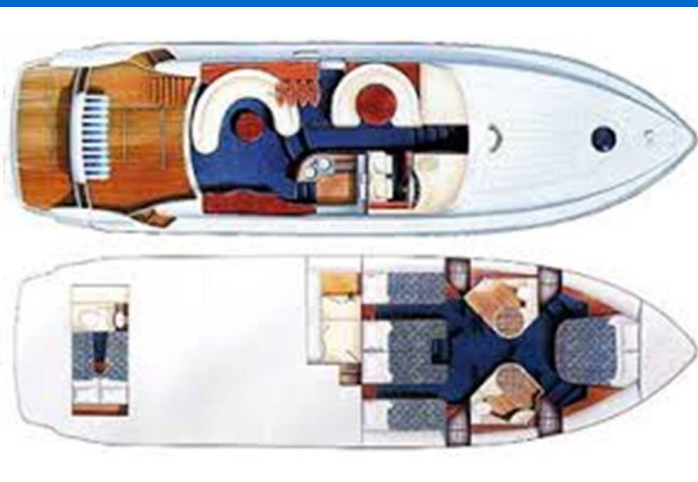

FAIRLINE SQUADRON 55

Paladino (2006)

Motor yacht Fairline Squadron 55 Paladino, built in 2006 is anchored in the **Sicily, Riposto, Sicily, Italy**. It has **3 cabins**, can accommodate **6 people** and has **2 toilets**. Bed linen and kitchen equipment are included in the price.

Paladino

Production year

2006

Length

57 ft

Cabins

3

Berths