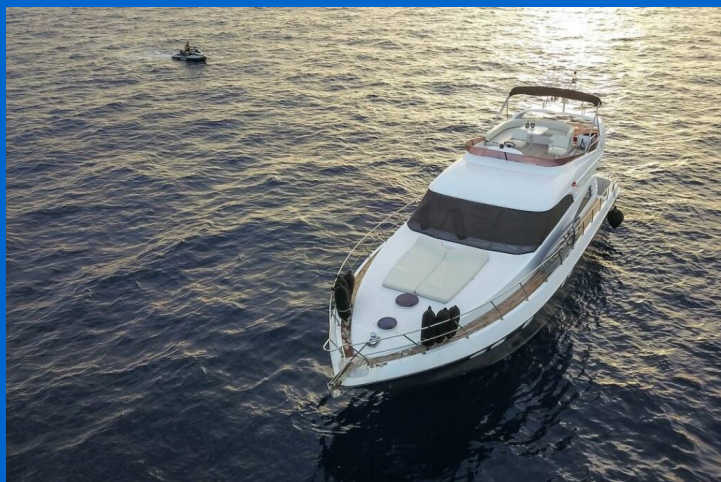

FAIRLINE SQUADRON 55

Paladino (2006)

Motor yacht Fairline Squadron 55 Paladino, built in 2006 is anchored in the **Sicily, Riposto, Sicily, Italy**. It has **3 cabins**, can accommodate **6 people** and has **2 toilets**. Bed linen and kitchen equipment are included in the price.

YACHT SPECIFICATIONS

Yacht Base

Sicily, Riposto, Italy

Yacht ID

13478

Brands

Fairline Boats

Yacht name

Paladino

Production year

2006

Length

57 ft

Cabins

3

Berths

6

Max Persons

6

WC

2

Engine

2 x 715 HP

Fuel tank