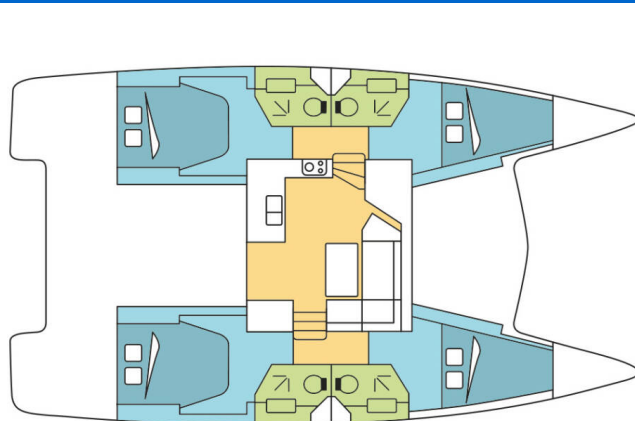

FOUNTAIN PAJOT ISLA 40

One of Us (2025)

Catamaran Fountaine Pajot Isla 40 One of Us, built in 2025 is anchored in the **Rostock, Marina Hohe Düne, Mecklenburg, Germany**. It has **4 cabins**, can accommodate **8 + 1 people** and has **4 toilets**. Bed linen and kitchen equipment are included in the price.