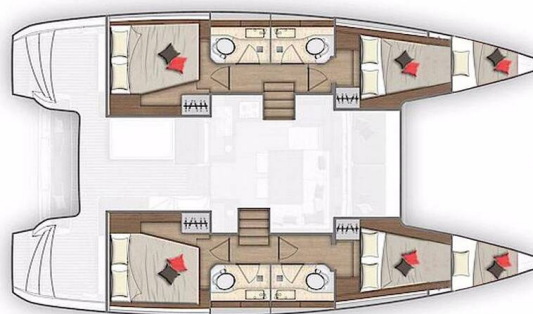

# LAGOON 40

La Luna (2019)

Catamaran Lagoon 40 La Luna, built in 2019 is anchored in the Sukosan, D-Marin Dalmacija Marina, Zadar region, Croatia. It has 4 + 2 cabins, can accommodate 8 + 2 + 2 people and has 4 toilets. Bed linen and kitchen equipment are included in the price.

**La Luna**

Production year

**2019**

Length

**39 ft**

Cabins

**4 + 2**

Berths