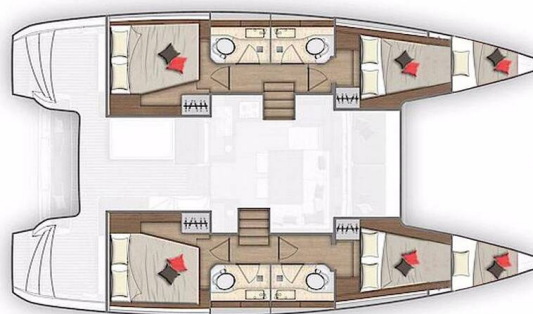

LAGOON 40

La Luna (2019)

Catamaran Lagoon 40 La Luna, built in 2019 is anchored in the Sukosan, D-Marin Dalmacija Marina, Zadar region, Croatia. It has 4 + 2 cabins, can accommodate 8 + 2 + 2 people and has 4 toilets. Bed linen and kitchen equipment are included in the price.

La Luna

Production year

2019

Length

39 ft

Cabins

4 + 2

Berths