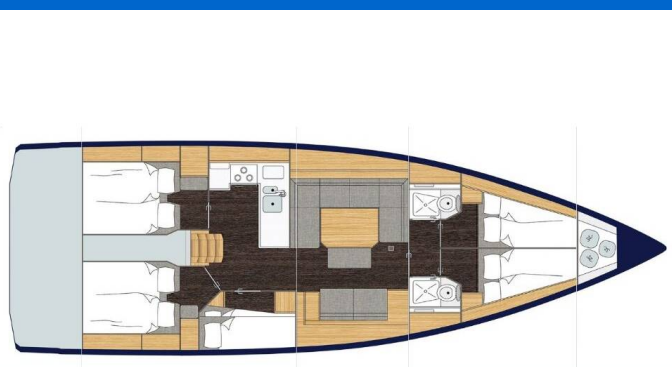

# BAVARIA C45

Aurora (2018)

Sailing yacht **Bavaria C45 Aurora**, built in **2018** is anchored in the **Punta Ala, Tuscany, Italy**. It has **5 cabins**, can accommodate **10 people** and has **2 toilets**. Bed linen and kitchen equipment are included in the price.

**Aurora**

Production year

**2018**

Length

**46 ft**

Cabins

**5**

Berths