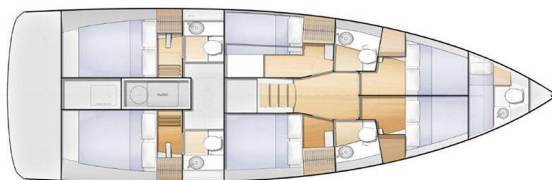

# SUN LOFT 47

Chandra (2021)

Sailing yacht Sun Loft 47 Chandra, built in 2021 is anchored in the Punta Ala, Tuscany, Italy. It has 6 + 1 cabins, can accommodate 12 people and has 4 toilets. Bed linen and kitchen equipment are included in the price.

**Chandra**

Production year

**2021**

Length

**47 ft**

Cabins

**6 + 1**

Berths