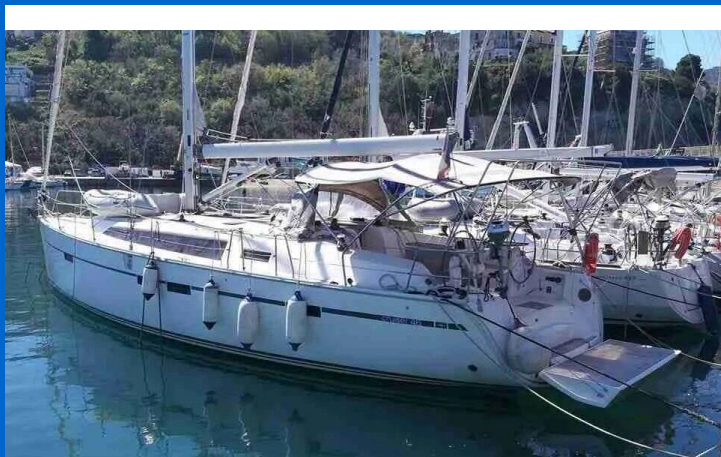

BAVARIA CRUISER 46

Blue Moon (2014)

Sailing yacht Bavaria Cruiser 46 Blue Moon, built in 2014 is anchored in the **Agropoli, Campania, Italy**. It has **4 cabins**, can accommodate **8 + 1 people** and has **3 toilets**. Bed linen and kitchen equipment are included in the price.

YACHT SPECIFICATIONS

Yacht Base
Agropoli, Italy

Yacht ID
13454

Brands
Bavaria

Yacht name
Blue Moon

Production year
2014

Length
47 ft

Cabins
4