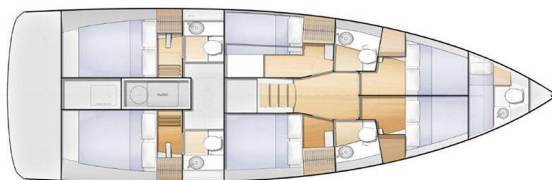

SUN LOFT 47

Granmasti (2023)

Sailing yacht Sun Loft 47 Granmasti, built in 2023 is anchored in the **Agropoli, Campania, Italy**. It has **6 + 1 cabins**, can accommodate **12 people** and has **5 toilets**. Bed linen and kitchen equipment are included in the price.

Granmasti

Production year

2023

Length

47 ft

Cabins

6 + 1

Berths