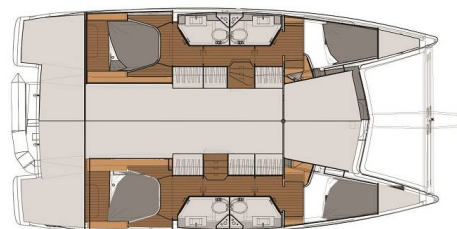

FOUNTAIN PAJOT LUCIA 40

Ines (2019)

Catamaran Fountaine Pajot Lucia 40 Ines, built in 2019 is anchored in the **Portisco, Sardinia, Italy**. It has **4 cabins**, can accommodate **8 + 2 people** and has **4 toilets**. Bed linen and kitchen equipment are included in the price.

YACHT SPECIFICATIONS

Yacht Base

Portisco, Italy

Yacht ID

13445

Brands

Fountaine Pajot

Yacht name

Ines

Production year

2019

Length

38 ft

Cabins

4

Berths

8 + 2

WC

4

Engine

2 x 30 HP

Fuel tank

300 l

WEBSITE

www.plujeme.cz

PHONE

+420 720 755 085

MOBILE

+420 777 170 276

E-MAIL

info@plujeme.cz

PLUJEME RÁDI S.R.O.

Dlouhá 730/35, 11000 Praha 1 – Staré Město, Czech Republic