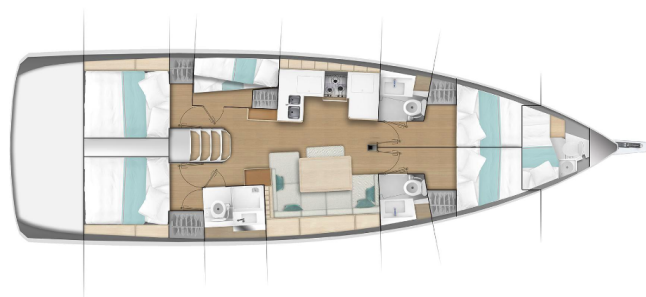

SUN ODYSSEY 490

Cloe I (2019)

Sailing yacht Sun Odyssey 490 Cloe I, built in 2019 is anchored in the **Portisco, Sardinia, Italy**. It has **6 cabins**, can accommodate **12 people** and has **4 toilets**. Bed linen and kitchen equipment are included in the price.