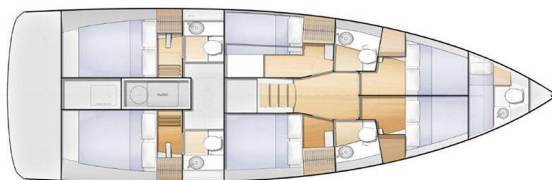

# SUN LOFT 47

Sea Eagle (2022)

Sailing yacht Sun Loft 47 Sea Eagle, built in 2022 is anchored in the **Portisco, Sardinia, Italy**. It has **6 + 1 cabins**, can accommodate **12 people** and has **5 toilets**. Bed linen and kitchen equipment are included in the price.

**Sea Eagle**

Production year

**2022**

Length

**47 ft**

Cabins

**6 + 1**

Berths