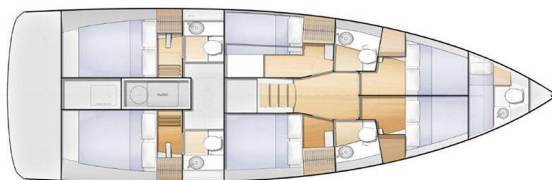

SUN LOFT 47

Vega (2022)

Sailing yacht Sun Loft 47 Vega, built in 2022 is anchored in the Portisco, Sardinia, Italy. It has 6 + 1 cabins, can accommodate 12 people and has 5 toilets. Bed linen and kitchen equipment are included in the price.