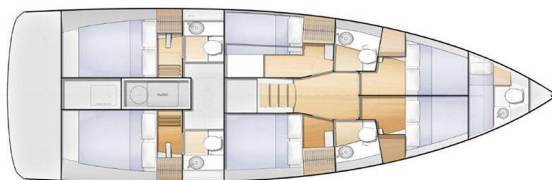

# SUN LOFT 47

Polaris (2022)

Sailing yacht Sun Loft 47 Polaris, built in 2022 is anchored in the Portisco, Sardinia, Italy. It has 6 + 1 cabins, can accommodate 12 people and has 5 toilets. Bed linen and kitchen equipment are included in the price.