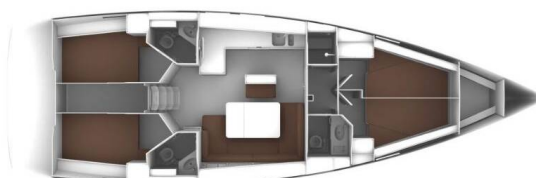

BAVARIA CRUISER 46

Pumba (2024)

Sailing yacht **Bavaria Cruiser 46 Pumba**, built in **2024** is anchored in the **Sukosan, D-Marin Dalmacija Marina, Zadar region, Croatia**. It has **4 cabins**, can accommodate **8 + 1 people** and has **3 toilets**. Bed linen and kitchen equipment are included in the price.