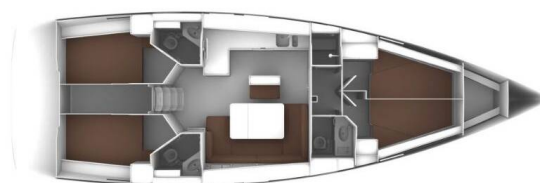

# BAVARIA CRUISER 46

Pleiades (2018)

Sailing yacht **Bavaria Cruiser 46 Pleiades**, built in **2018** is anchored in the **Marina Drage, Zadar region, Croatia**. It has **4 cabins**, can accommodate **8 + 1 people** and has **3 toilets**. Bed linen and kitchen equipment are included in the price.

**Pleiades**

Production year

**2018**

Length

**47 ft**

Cabins

**4**

Berths