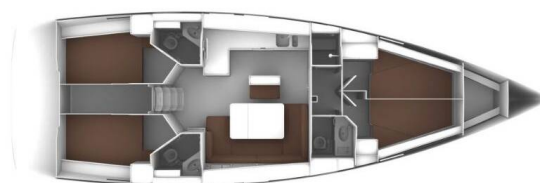

BAVARIA CRUISER 46

Mimas (2018)

Sailing yacht **Bavaria Cruiser 46 Mimas**, built in **2018** is anchored in the **Marina Drage, Zadar region, Croatia**. It has **4 cabins**, can accommodate **8 + 1 people** and has **3 toilets**. Bed linen and kitchen equipment are included in the price.