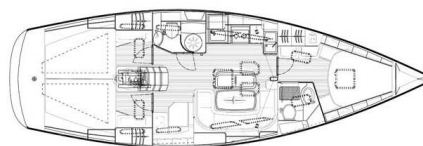

BAVARIA 40 CRUISER

Fenix (2008)

Sailing yacht **Bavaria 40 Cruiser Fenix**, built in **2008** is anchored in the **Marina Pirovac, Šibenik region, Croatia**. It has **3 cabins**, can accommodate **6 + 1 people** and has **2 toilets**. Bed linen and kitchen equipment are included in the price.