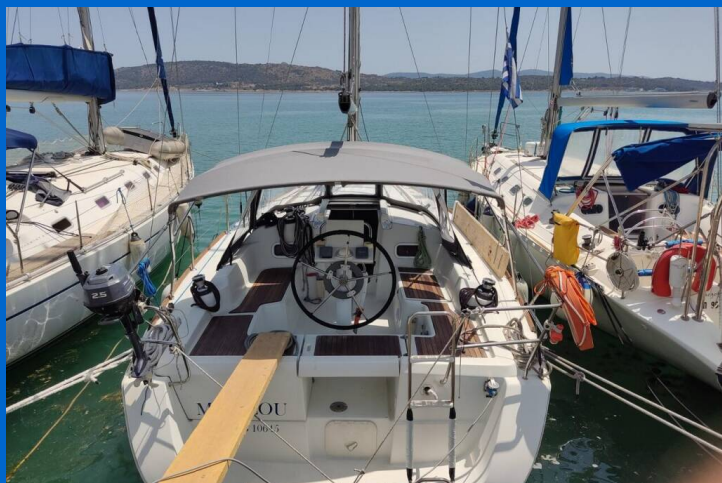

OCEANIS 34

Marilou (2011)

Sailing yacht Oceanis 34 Marilou, built in 2011 is anchored in the Athens, Attica, Nea Peramos Marina, Athens area/Saronic/Peloponese, Greece. It has 3 cabins, can accommodate 6 people and has 1 toilets. Bed linen and kitchen equipment are included in the price.

YACHT SPECIFICATIONS

Yacht Base

**Athens, Attica, Nea Peramos Marina,
Greece**

Yacht ID

13324

Brands

Beneteau

Yacht name

Marilou

Production year

2011

Length

34 ft

Cabins

3

Berths